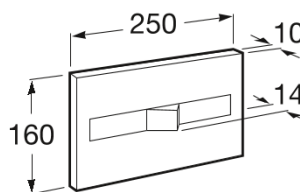

**IN-WALL**

**PL2 DUAL - Dual flush operating plate for concealed cistern**

**DIMENSIONS**

Length 250 mm  
Height 160 mm

**COLOURS AND FINISHES**

5 Bus

**PRICE (VAT INCLUDED)**

**£69.34**

**TECHNICAL DRAWINGS**

**FEATURES**

Number of buttons: 2

Recommended for public spaces

BOUGHT TOGETHER FREQUENTLY

BASIC TANK LH with AG valve (under window) concealed cistern for back-to-wall WCs

8901212A1

BASIC TANK L with AG valve (under window) 820mm high concealed cistern for back-to-wall WCs